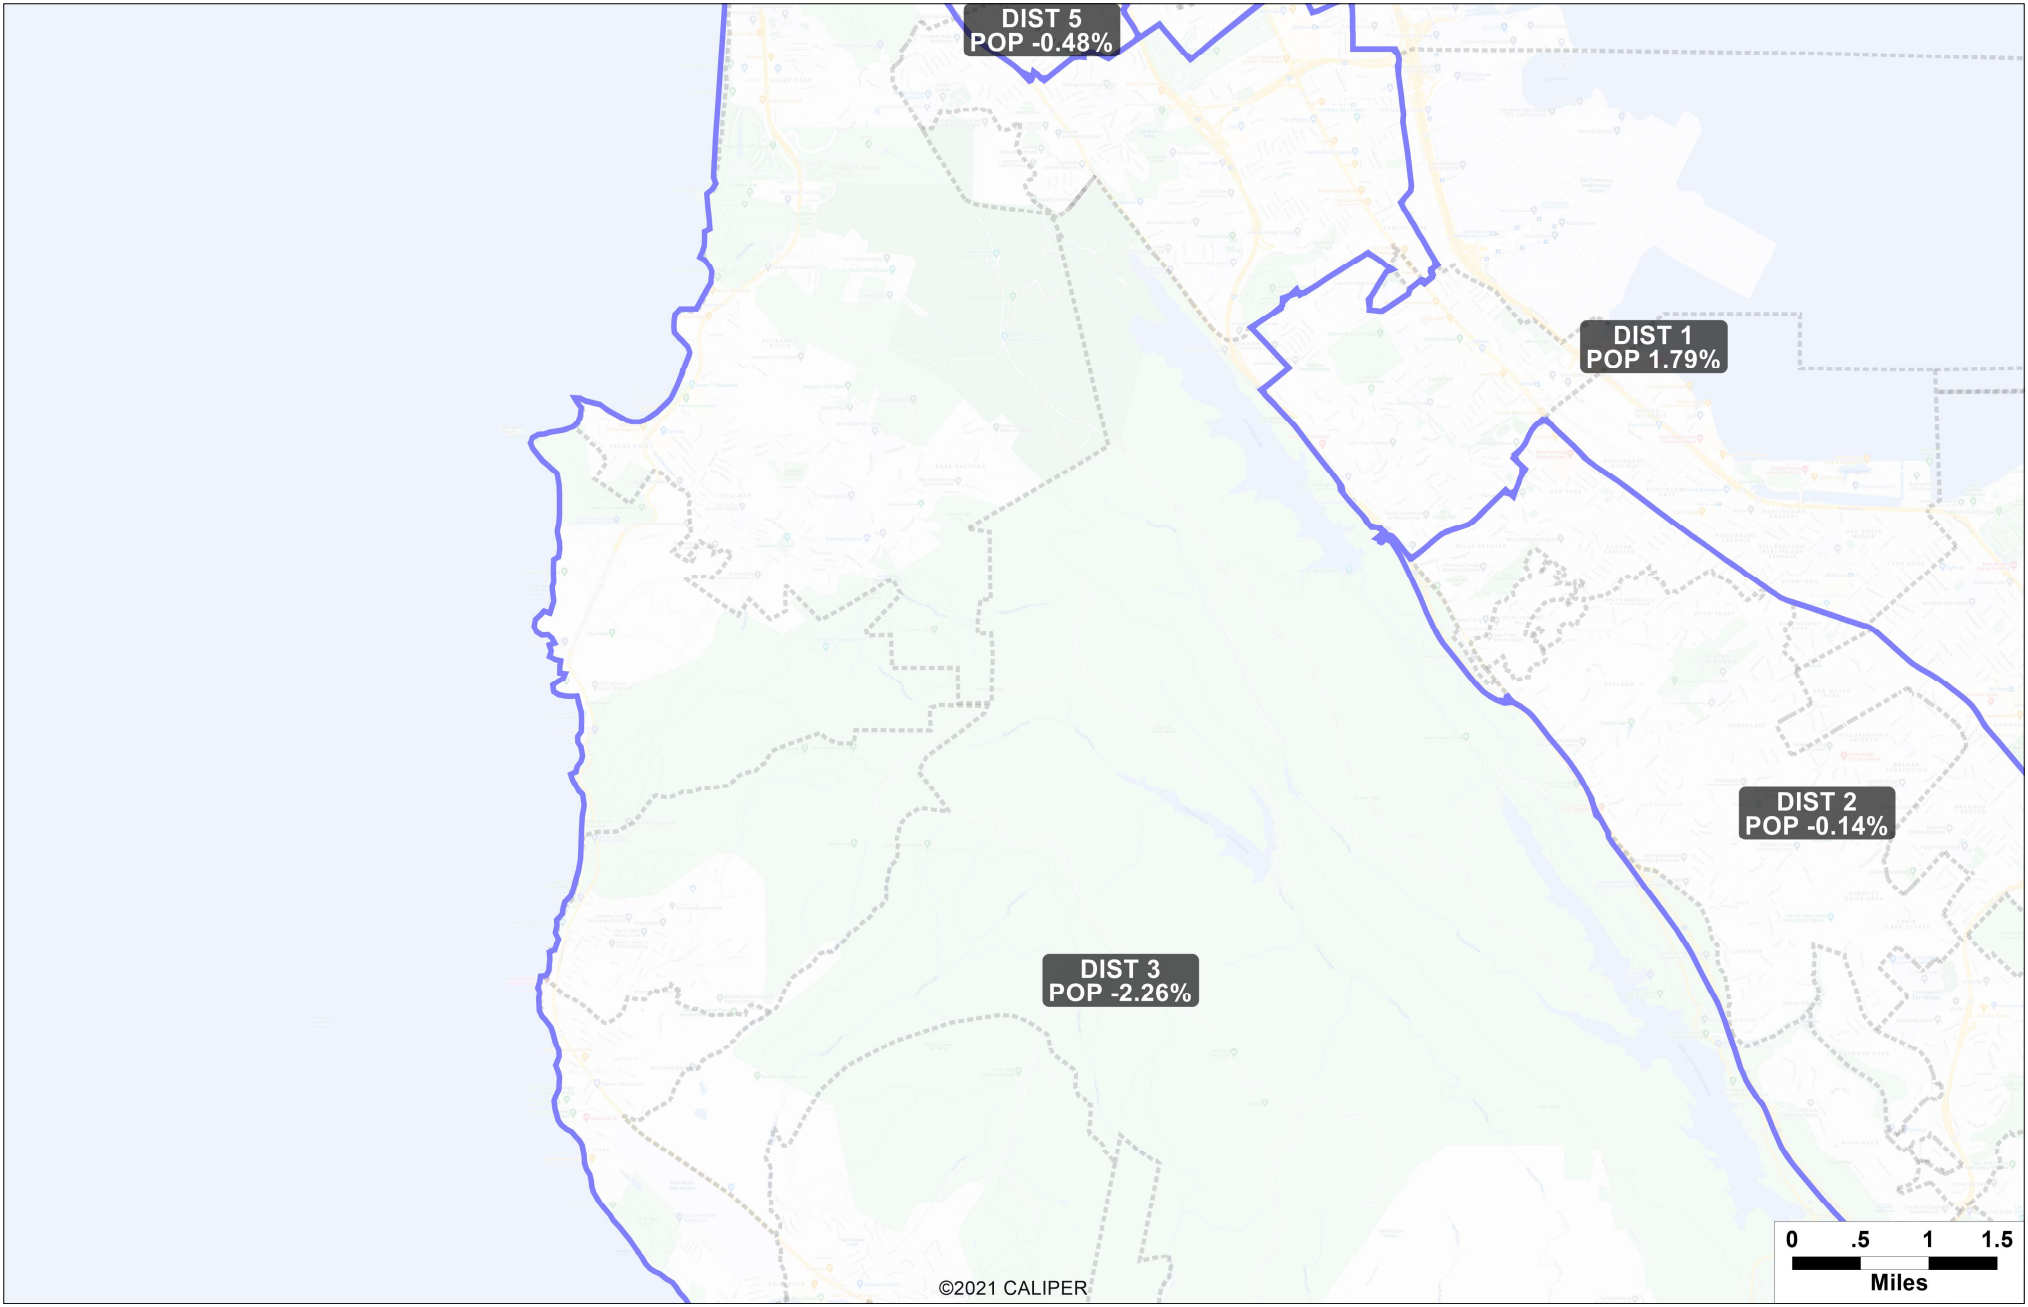

DIST 5
POP -0.48%

DIST 1
POP 1.79%

DIST 2
POP -0.14%

DIST 3
POP -2.26%