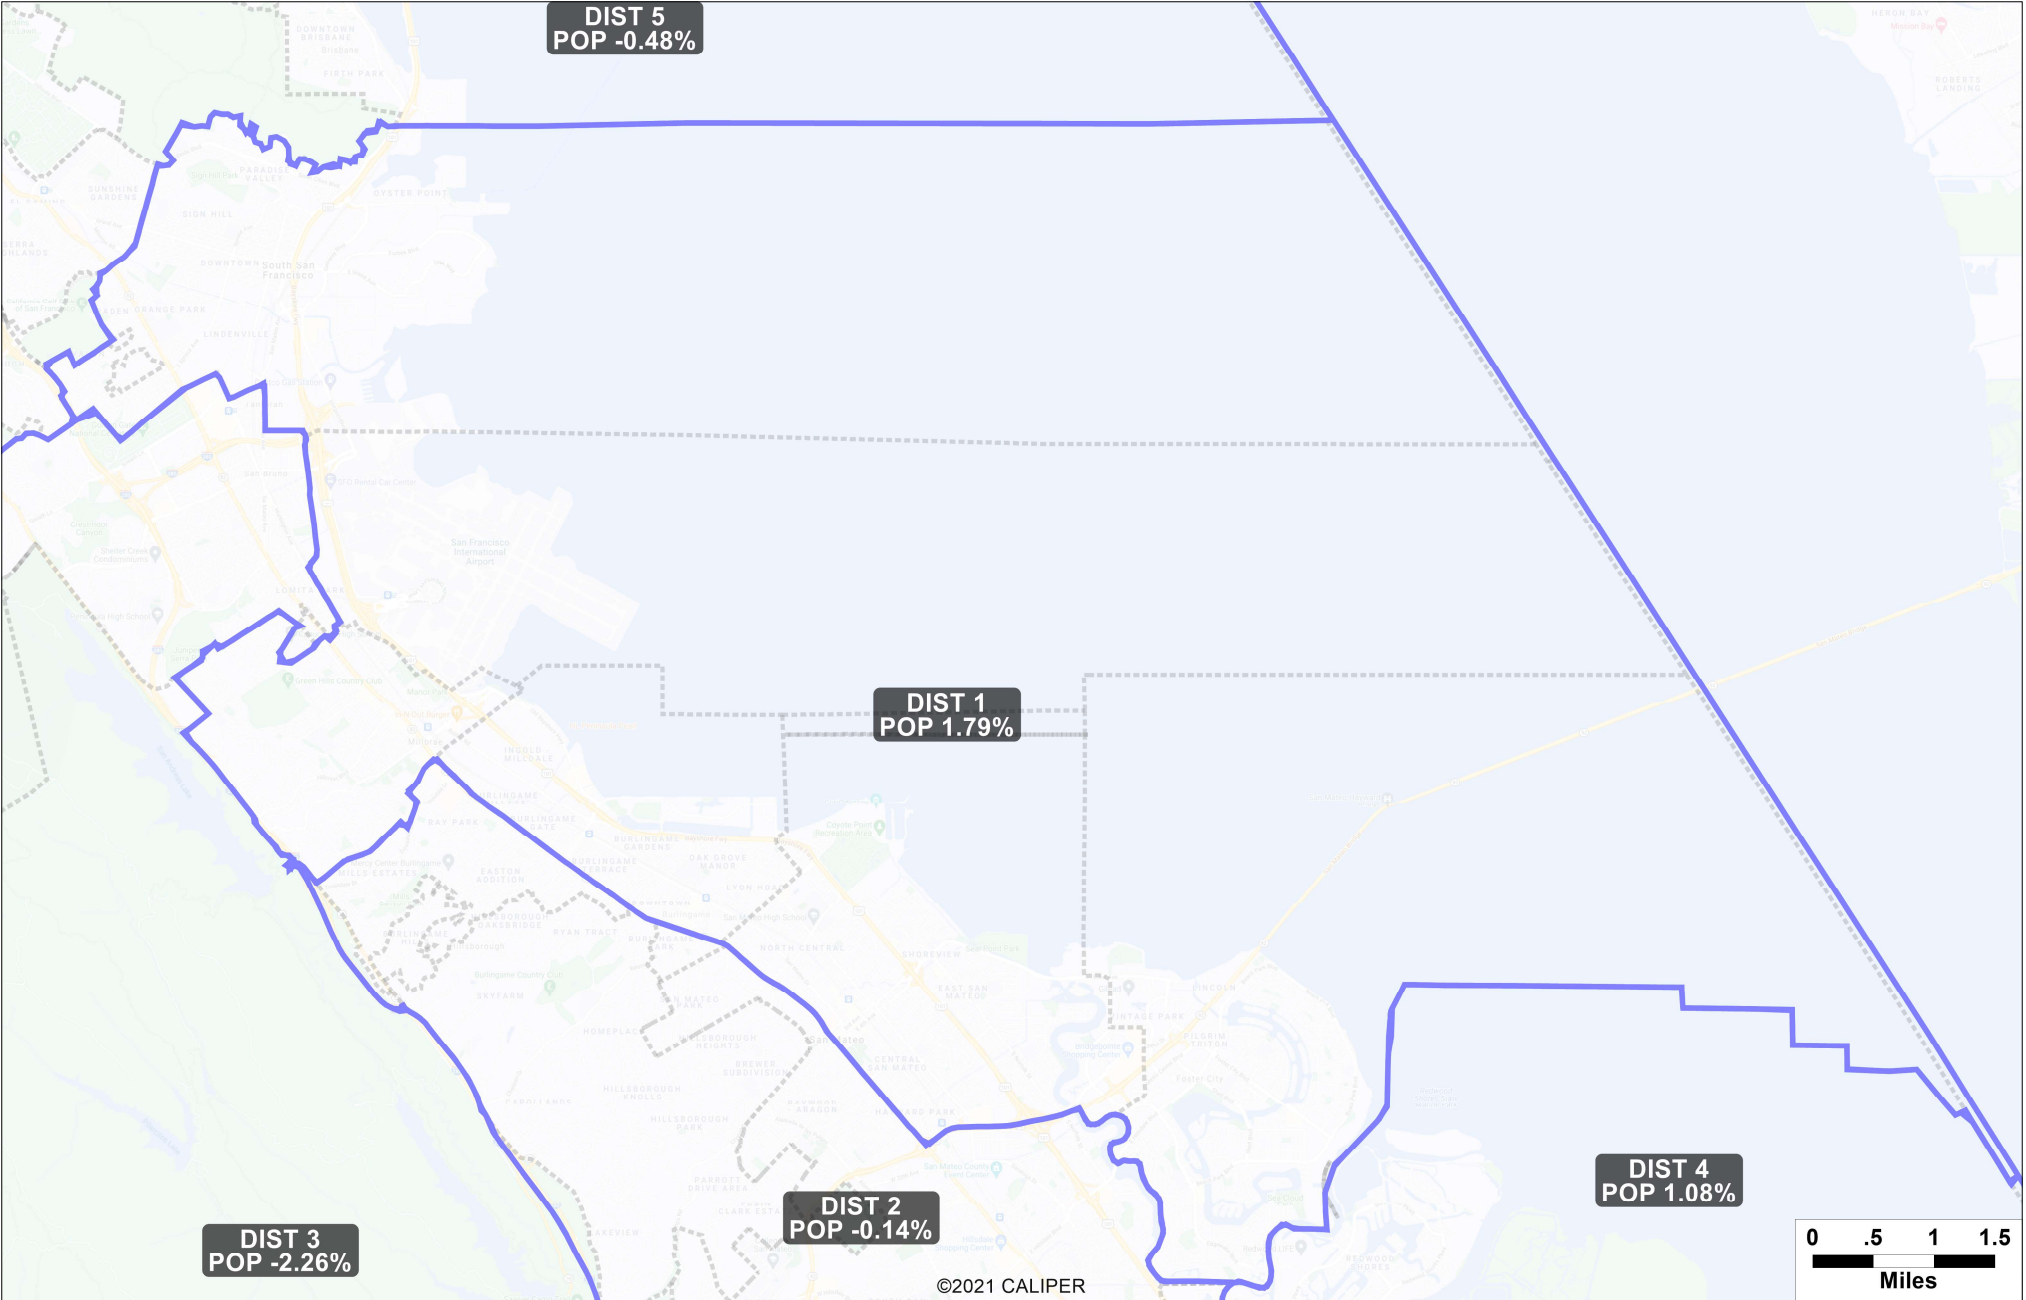

DIST 5
POP -0.48%

DIST 1
POP 1.79%

DIST 3
POP -2.26%

DIST 2
POP -0.14%

DIST 4
POP 1.08%