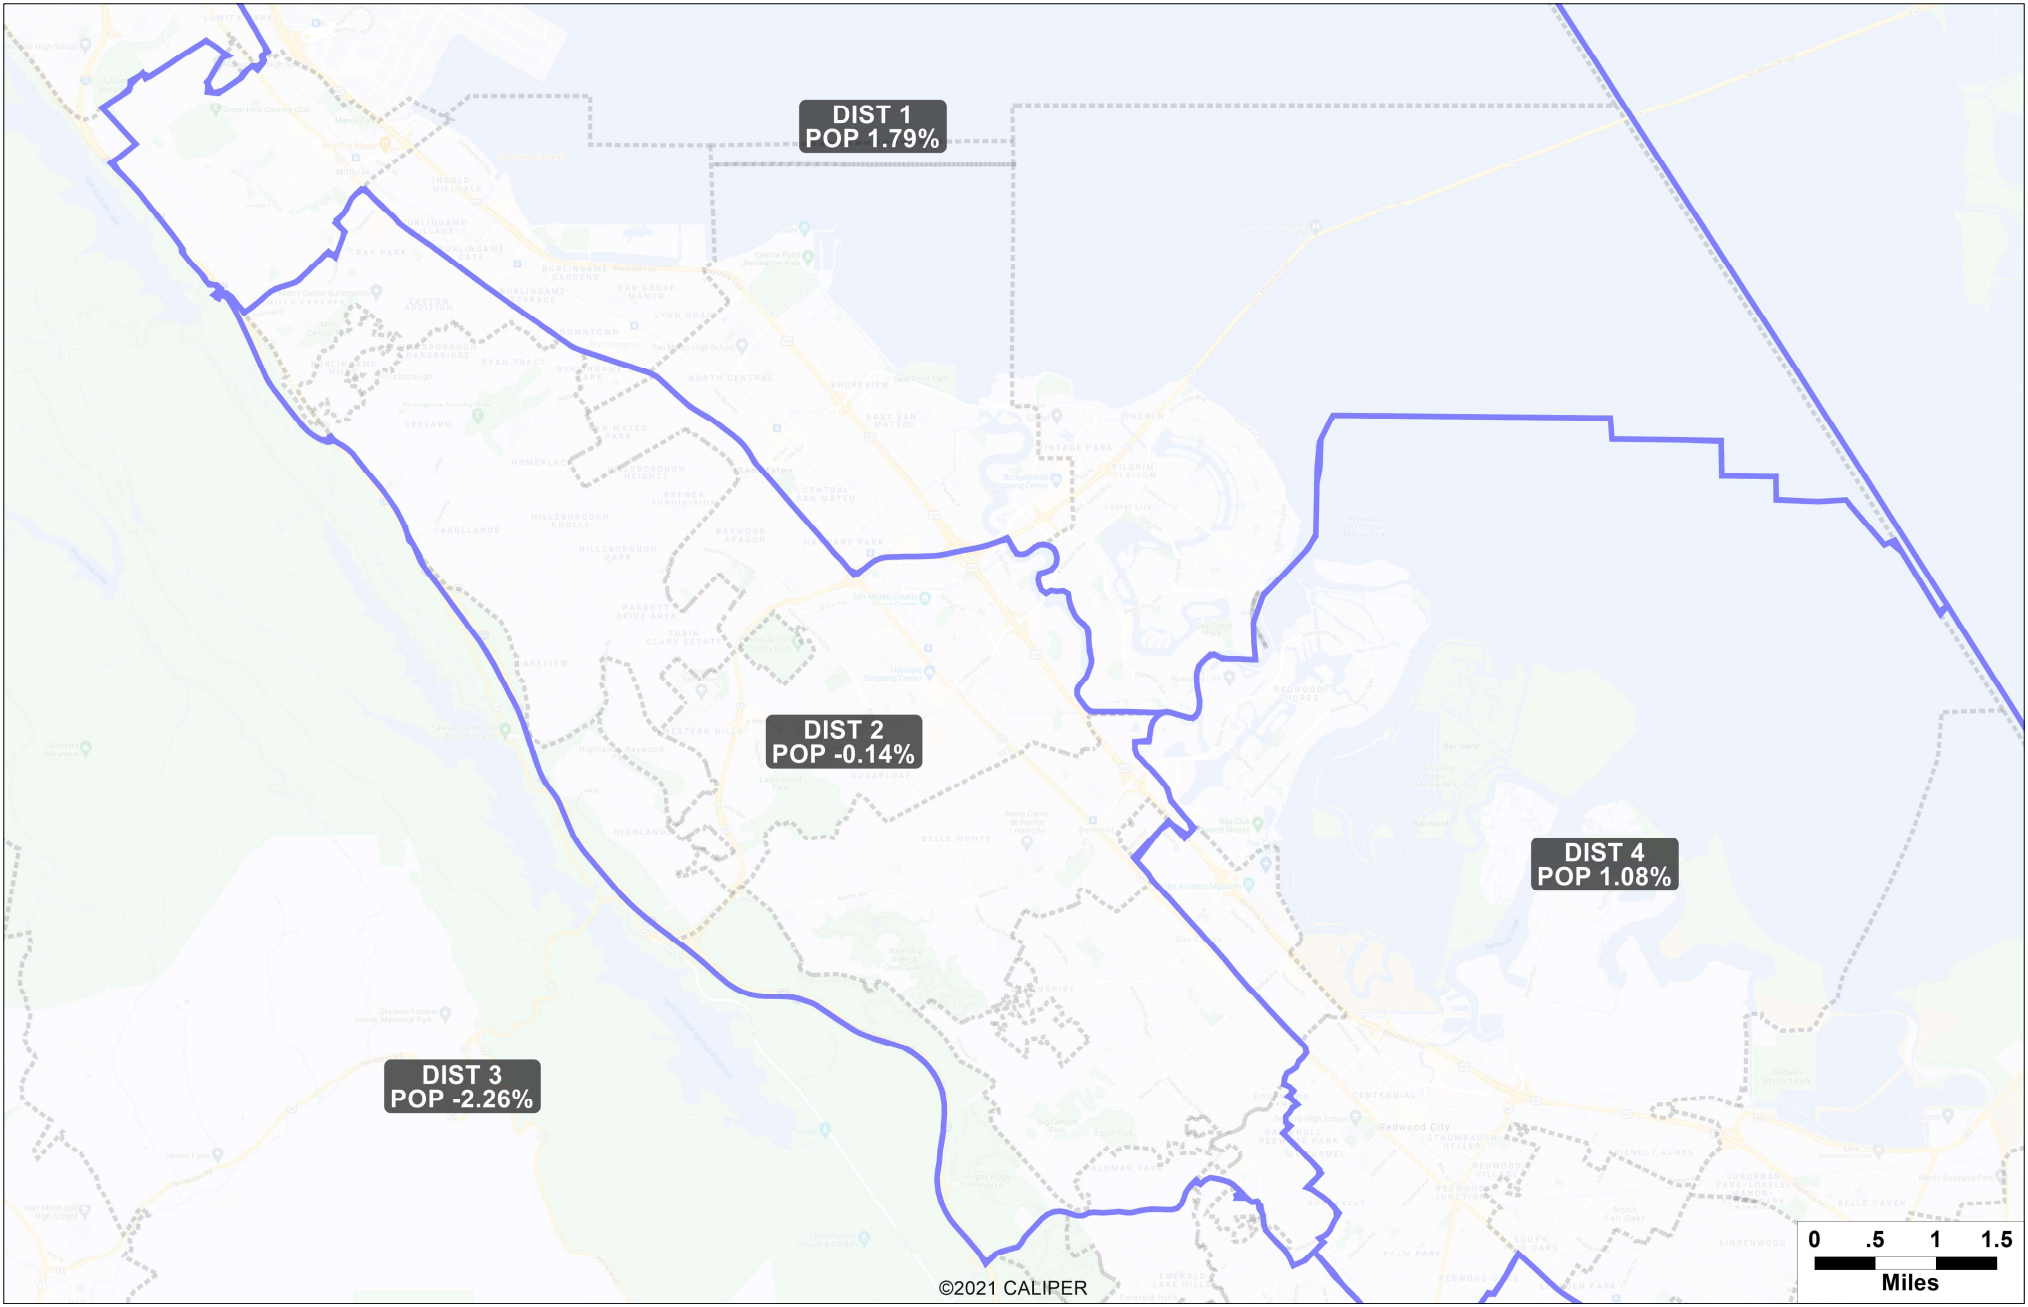

DIST 1
POP 1.79%

DIST 2
POP -0.14%

DIST 3
POP -2.26%

DIST 4
POP 1.08%

©2021 CALIPER