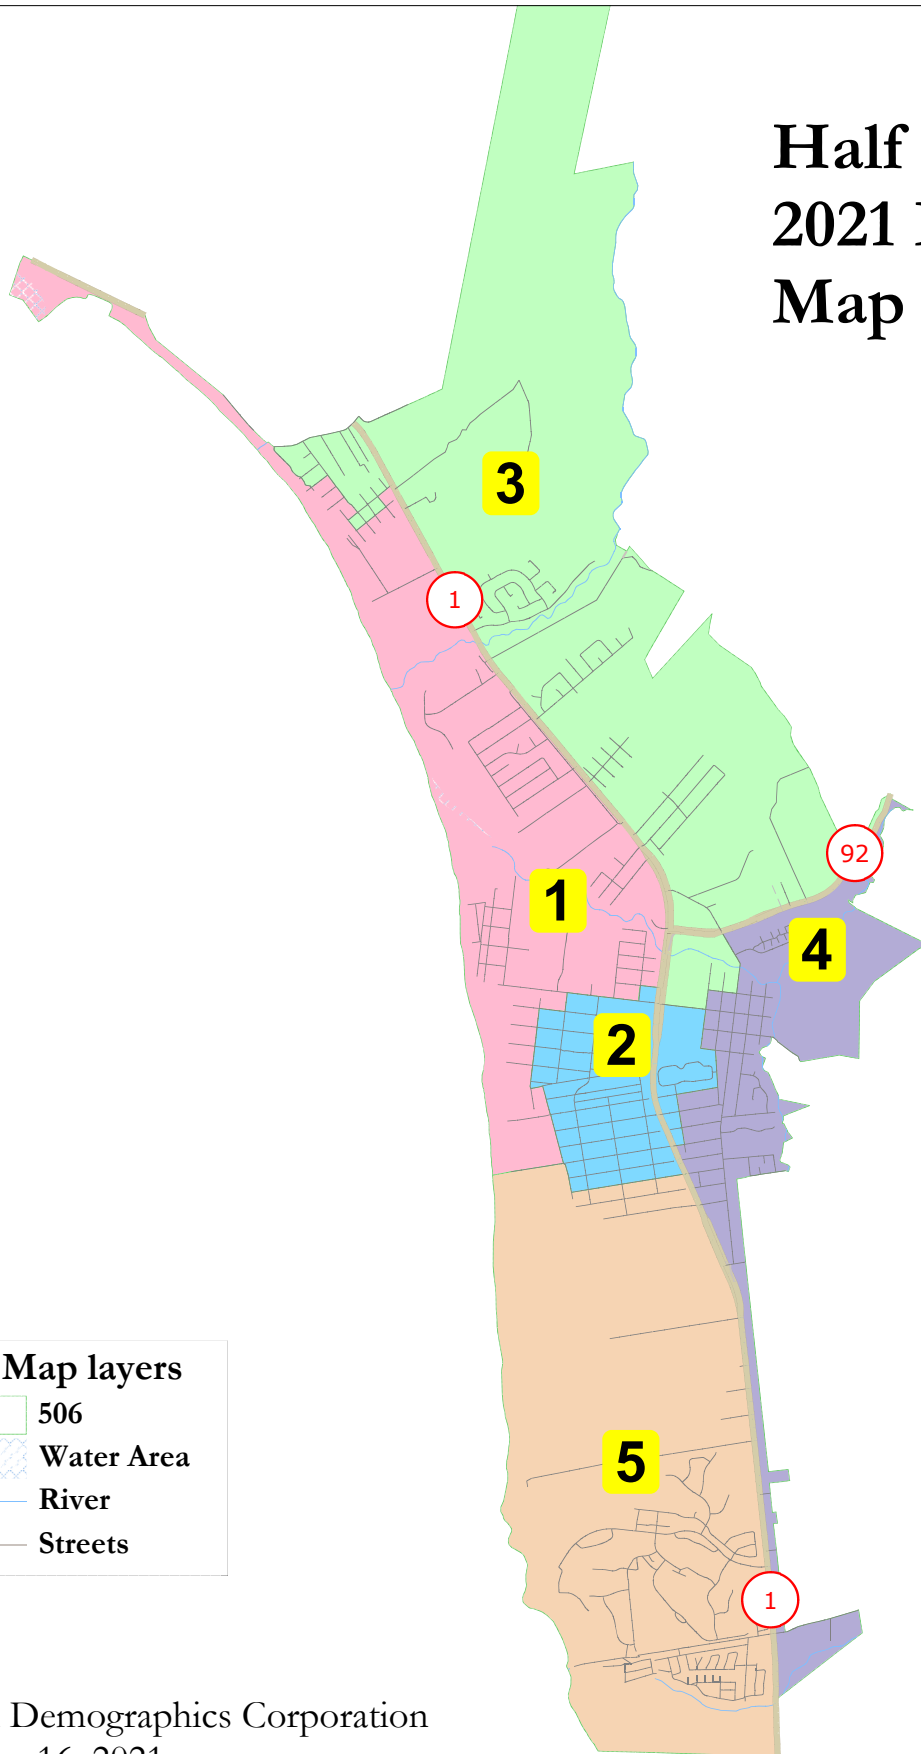

Half Moon Bay 2021 Redistricting Map 506

Map layers

- 506
- Water Area
- River
- Streets

National Demographics Corporation
December 16, 2021