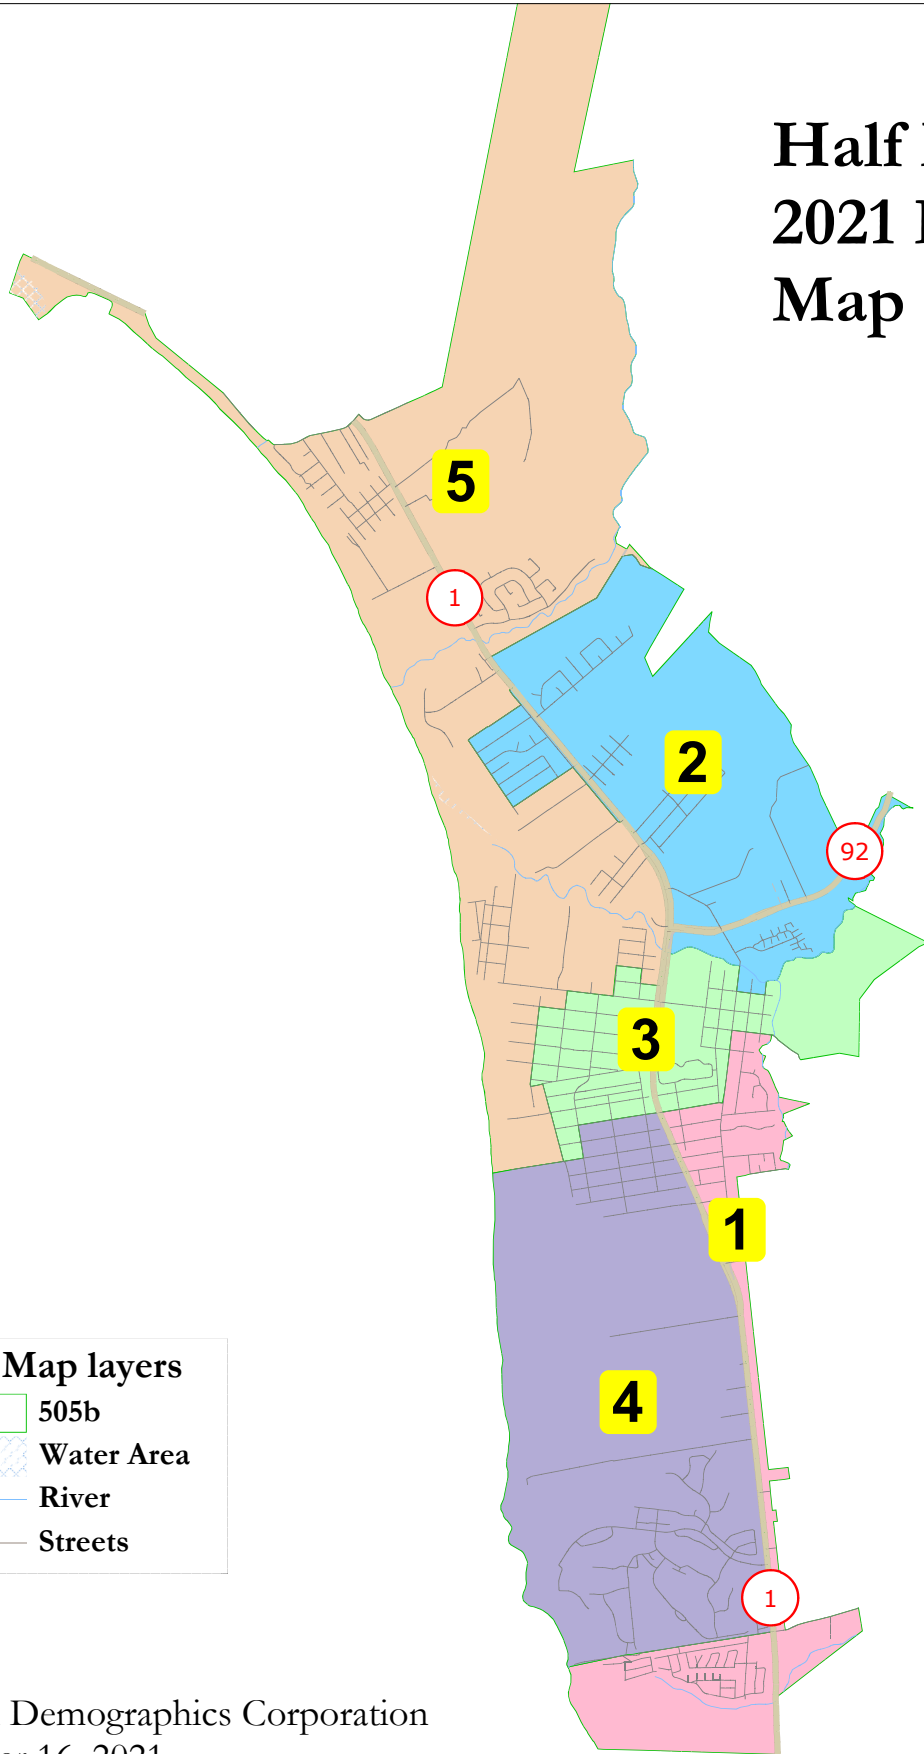

# Half Moon Bay 2021 Redistricting Map 505b

**Map layers**

- 505b
- Water Area
- River
- Streets

National Demographics Corporation  
December 16, 2021