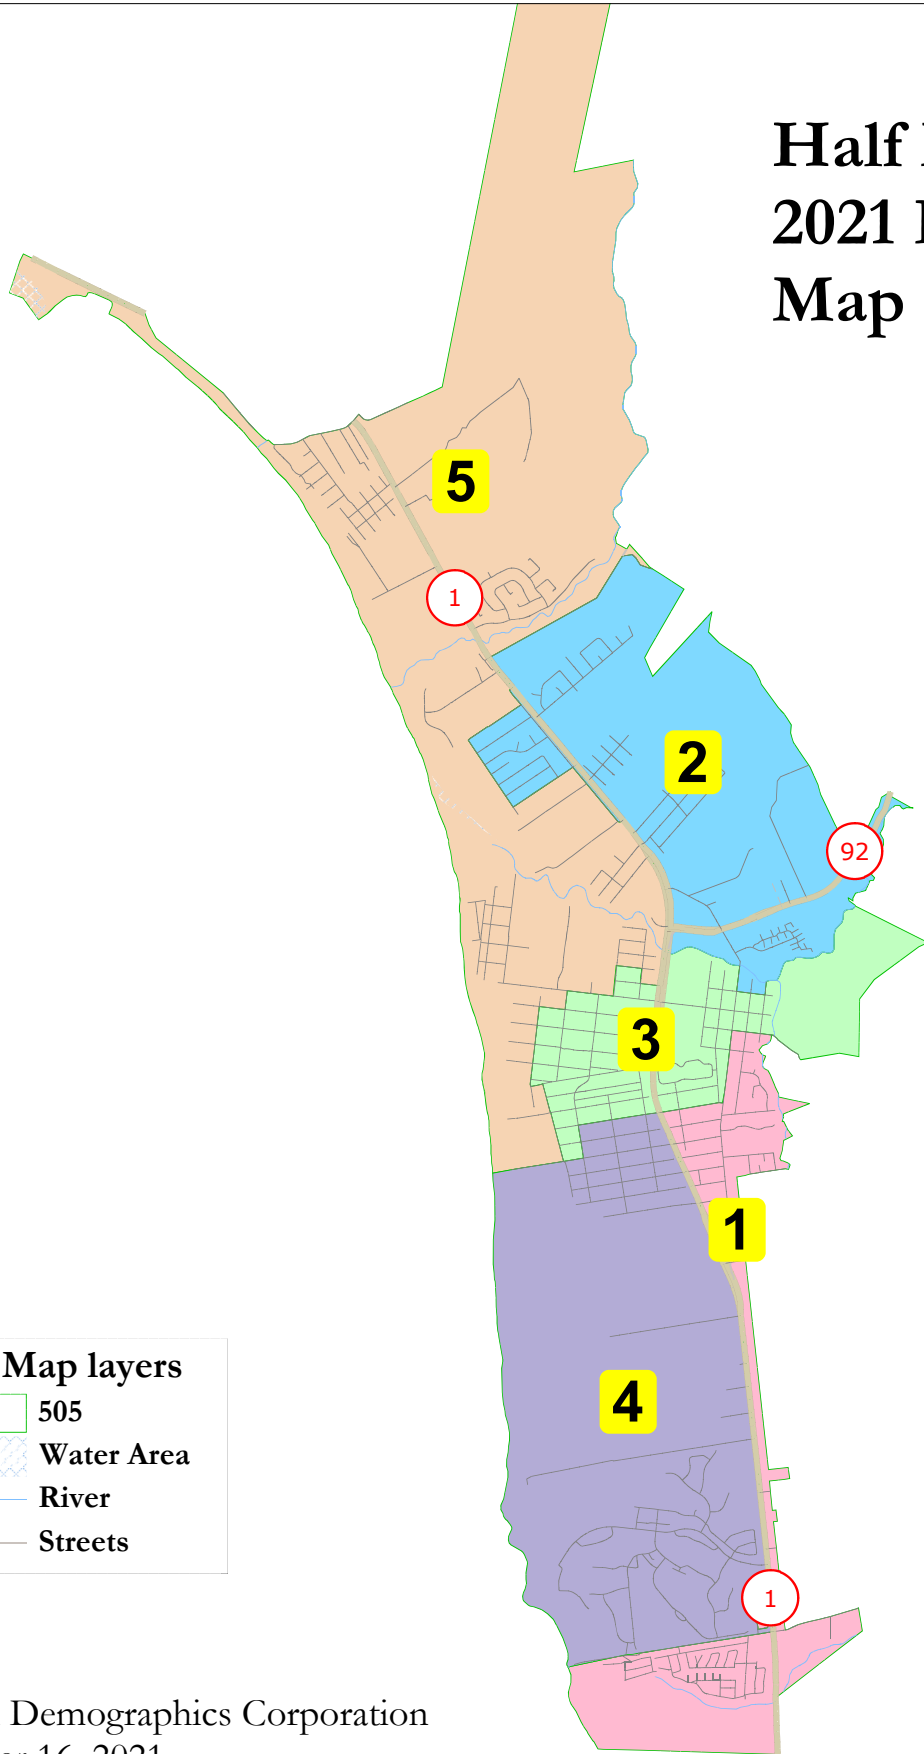

Half Moon Bay 2021 Redistricting Map 505

Map layers

- 505
- Water Area
- River
- Streets

National Demographics Corporation
December 16, 2021