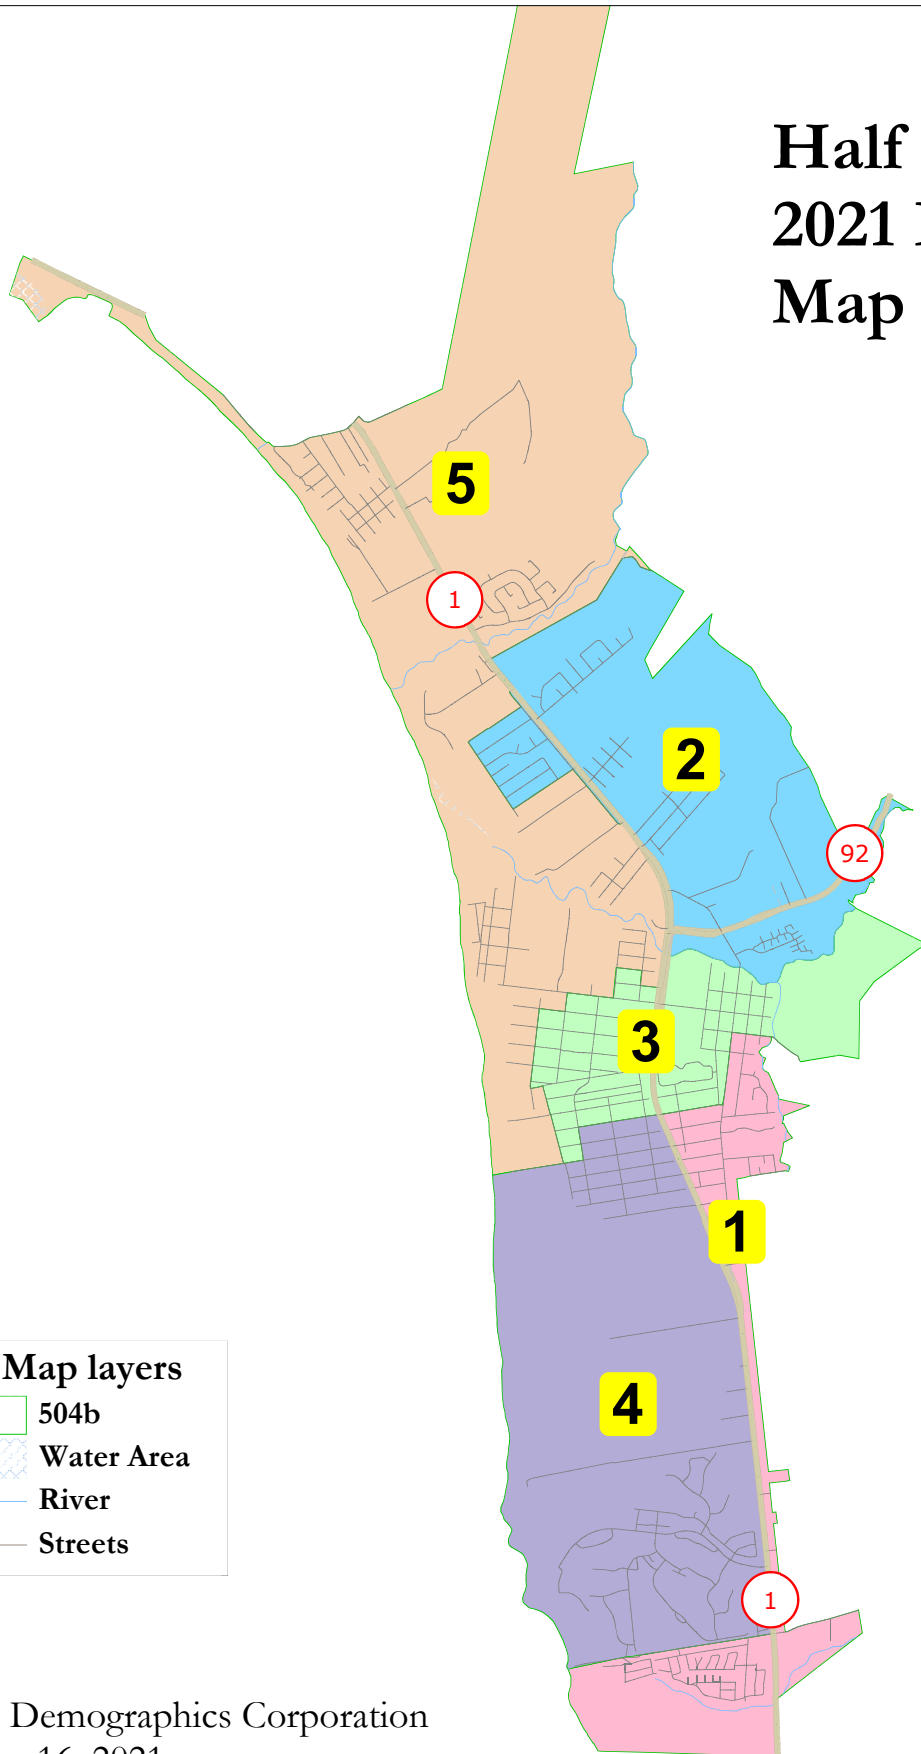

# Half Moon Bay 2021 Redistricting Map 504b

National Demographics Corporation  
December 16, 2021