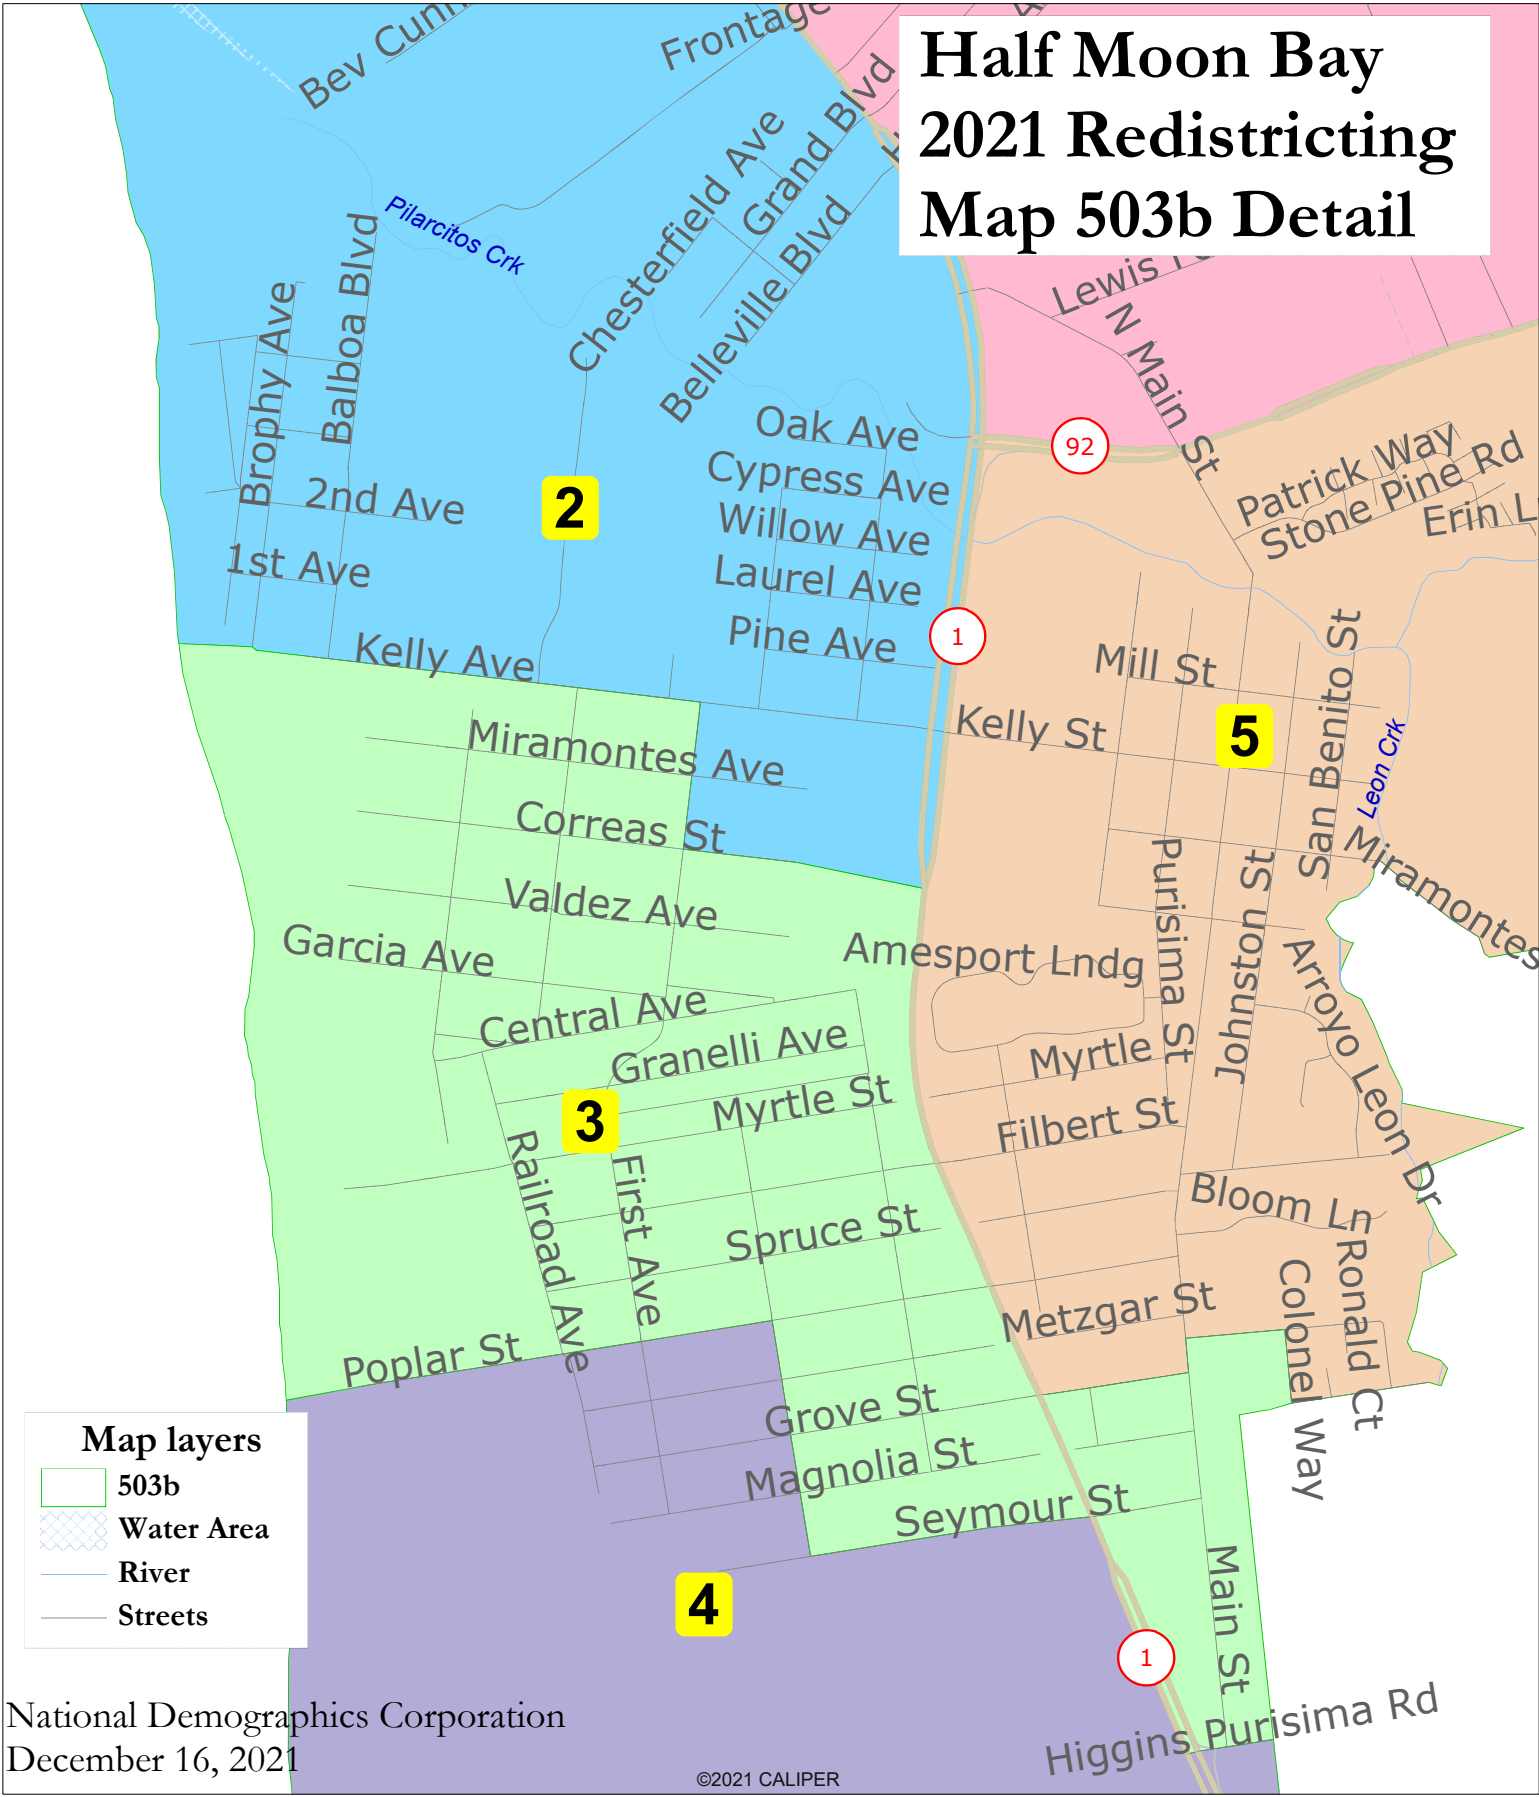

Half Moon Bay 2021 Redistricting Map 503b Detail

National Demographics Corporation
December 16, 2021