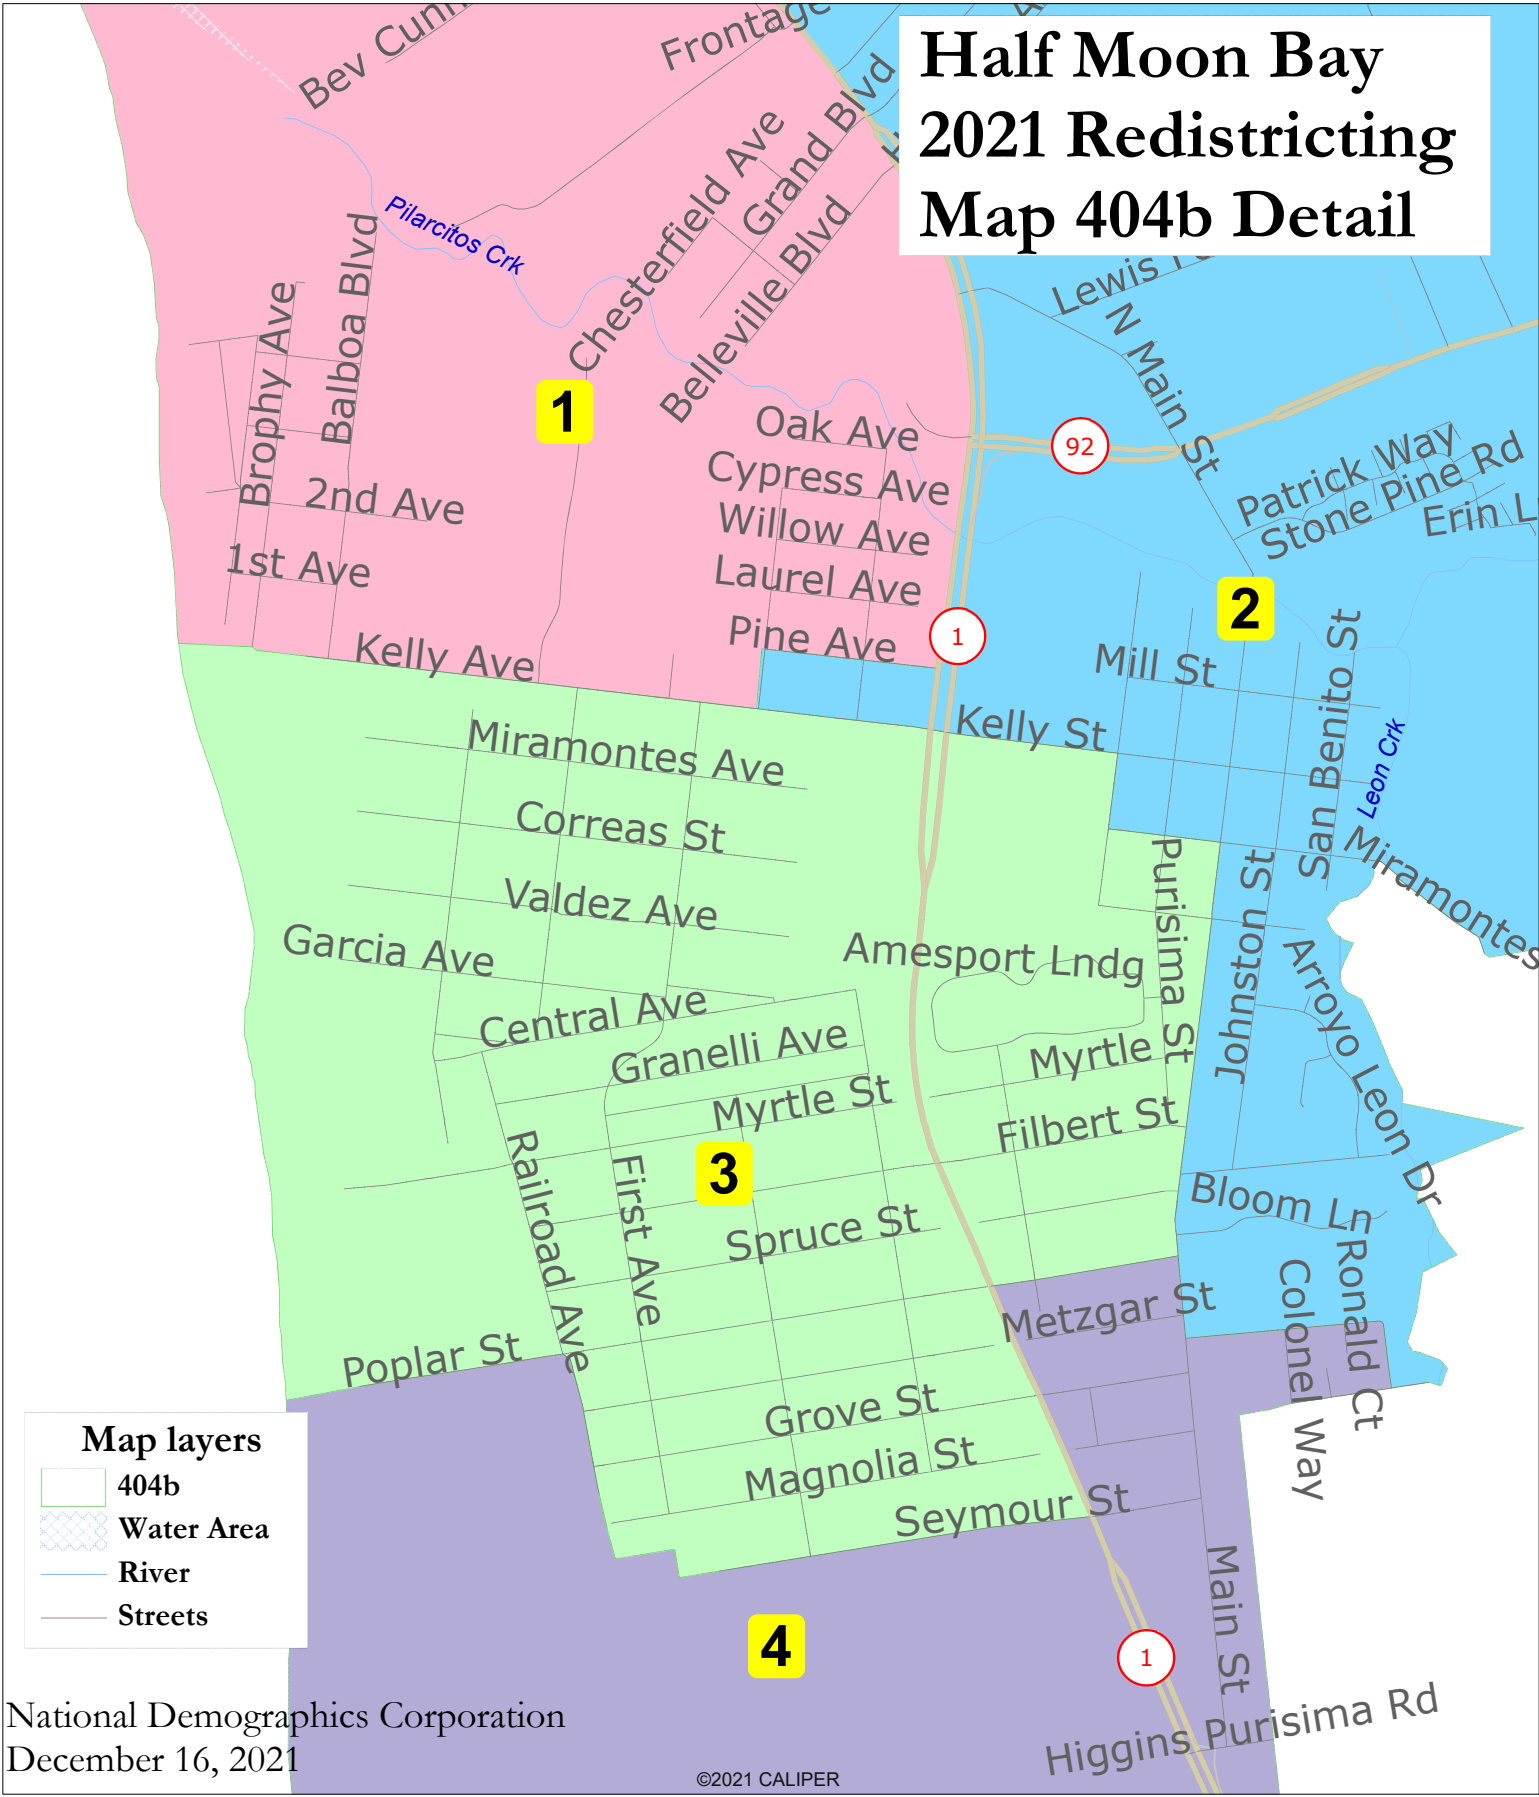

Half Moon Bay 2021 Redistricting Map 404b Detail

Map layers

- 404b
- Water Area
- River
- Streets

National Demographics Corporation
December 16, 2021