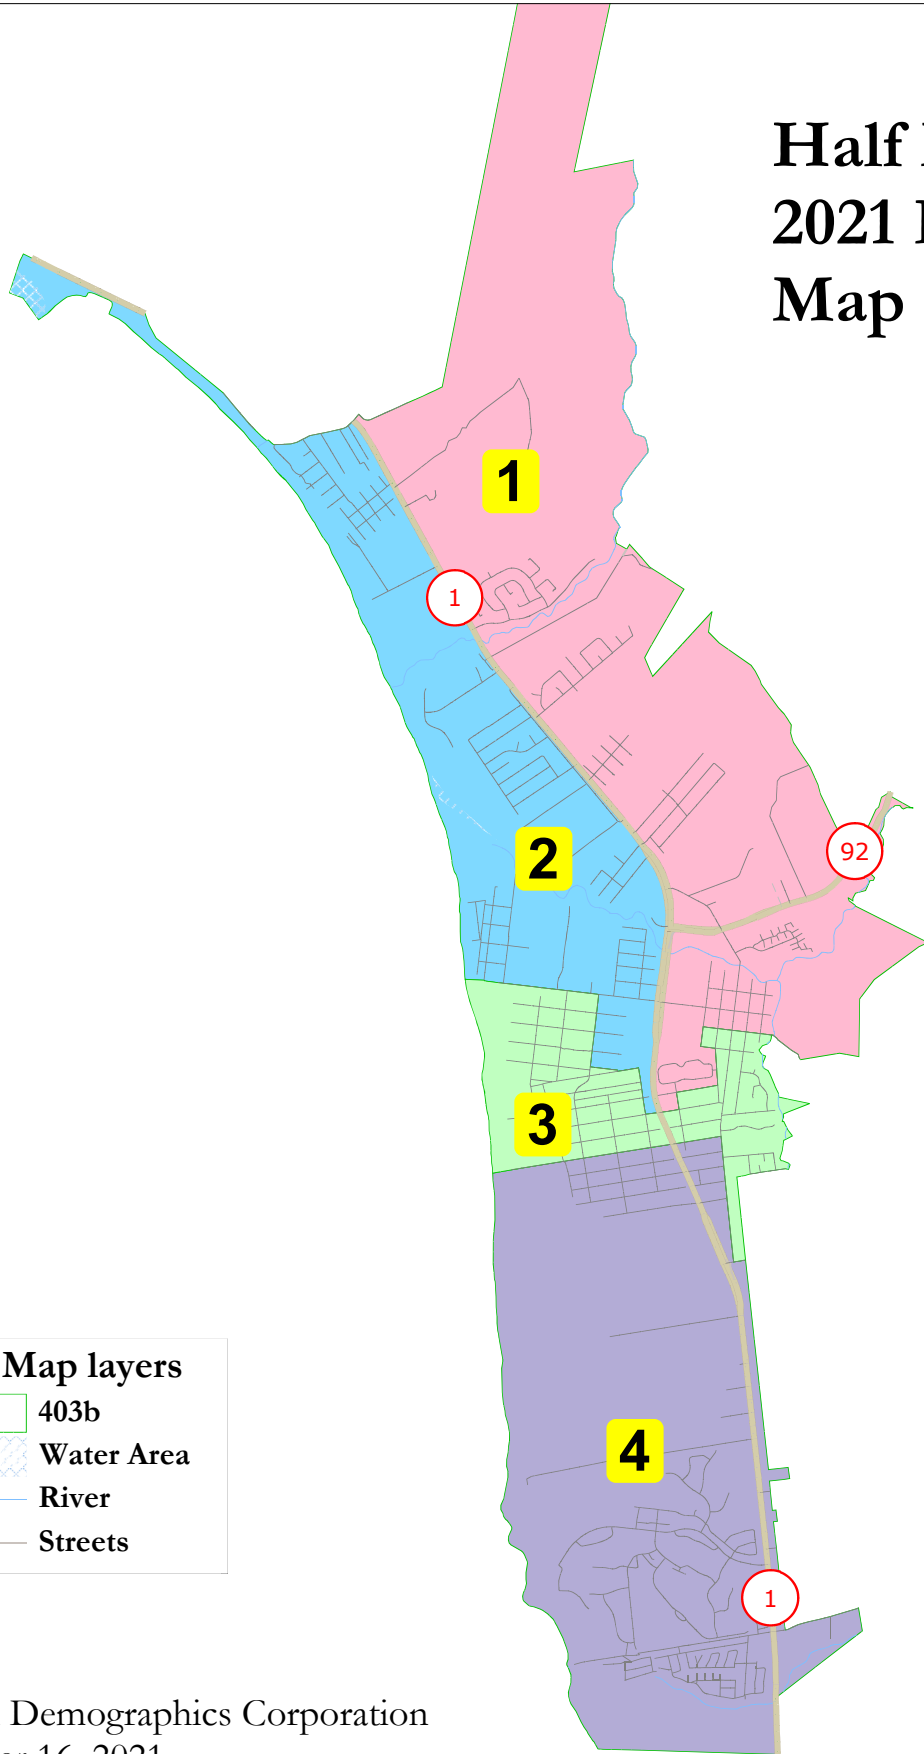

Half Moon Bay 2021 Redistricting Map 403b

Map layers

- 403b
- Water Area
- River
- Streets

National Demographics Corporation
December 16, 2021