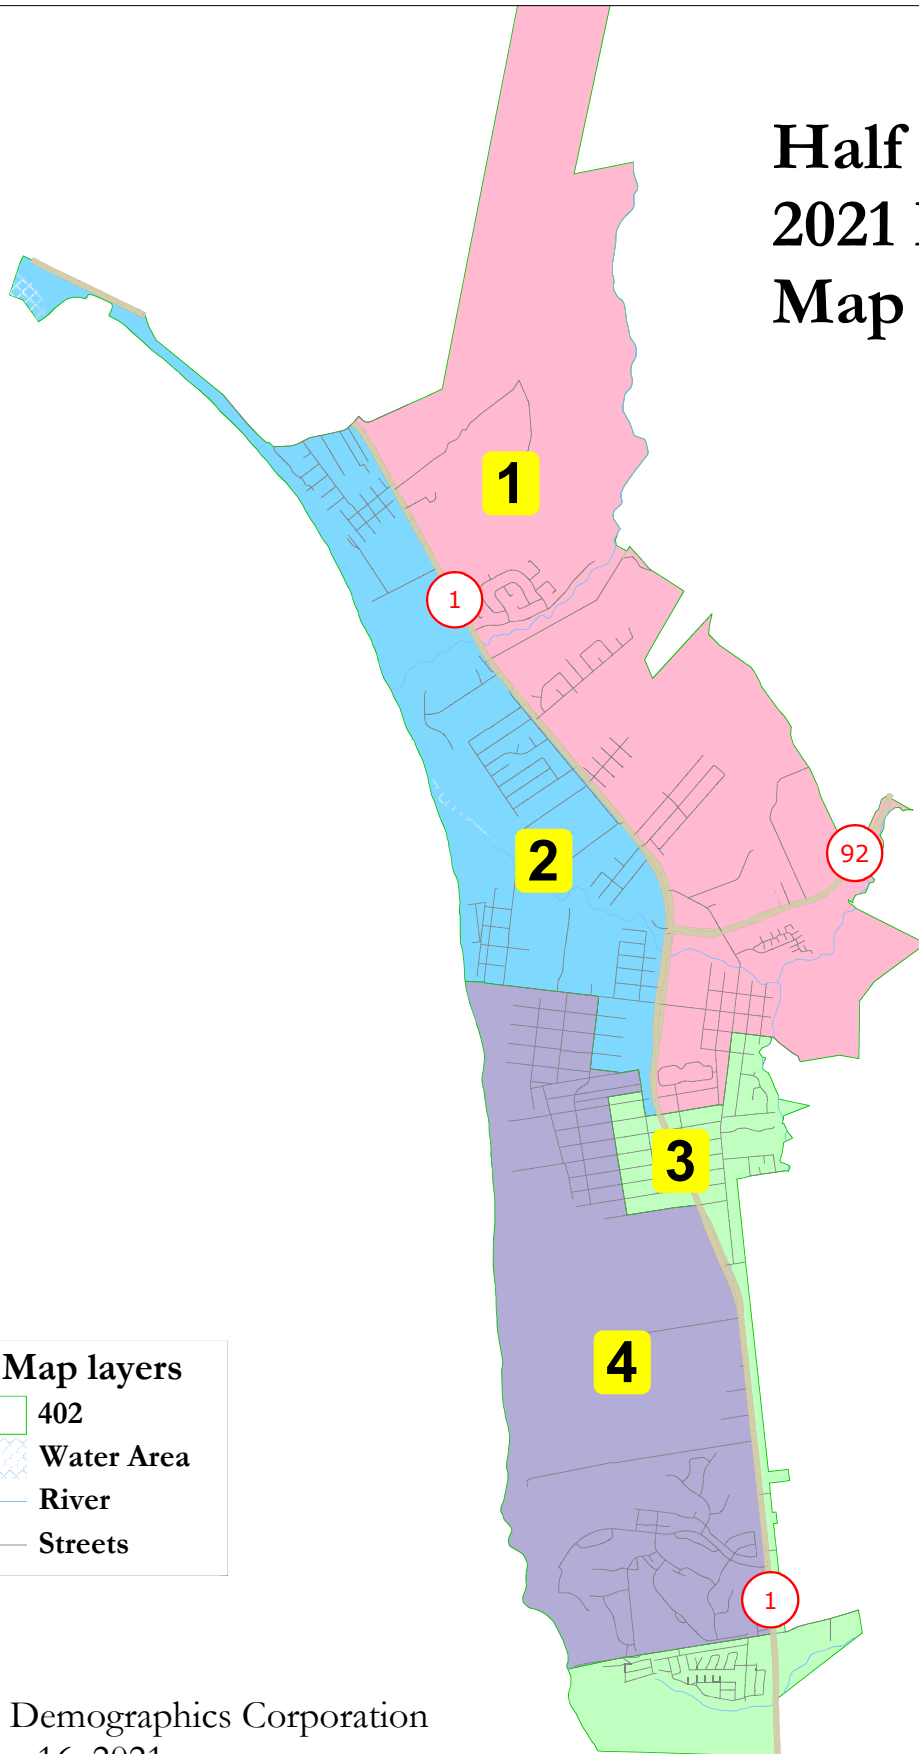

Half Moon Bay 2021 Redistricting Map 402

Map layers

- 402
- Water Area
- River
- Streets

National Demographics Corporation
December 16, 2021