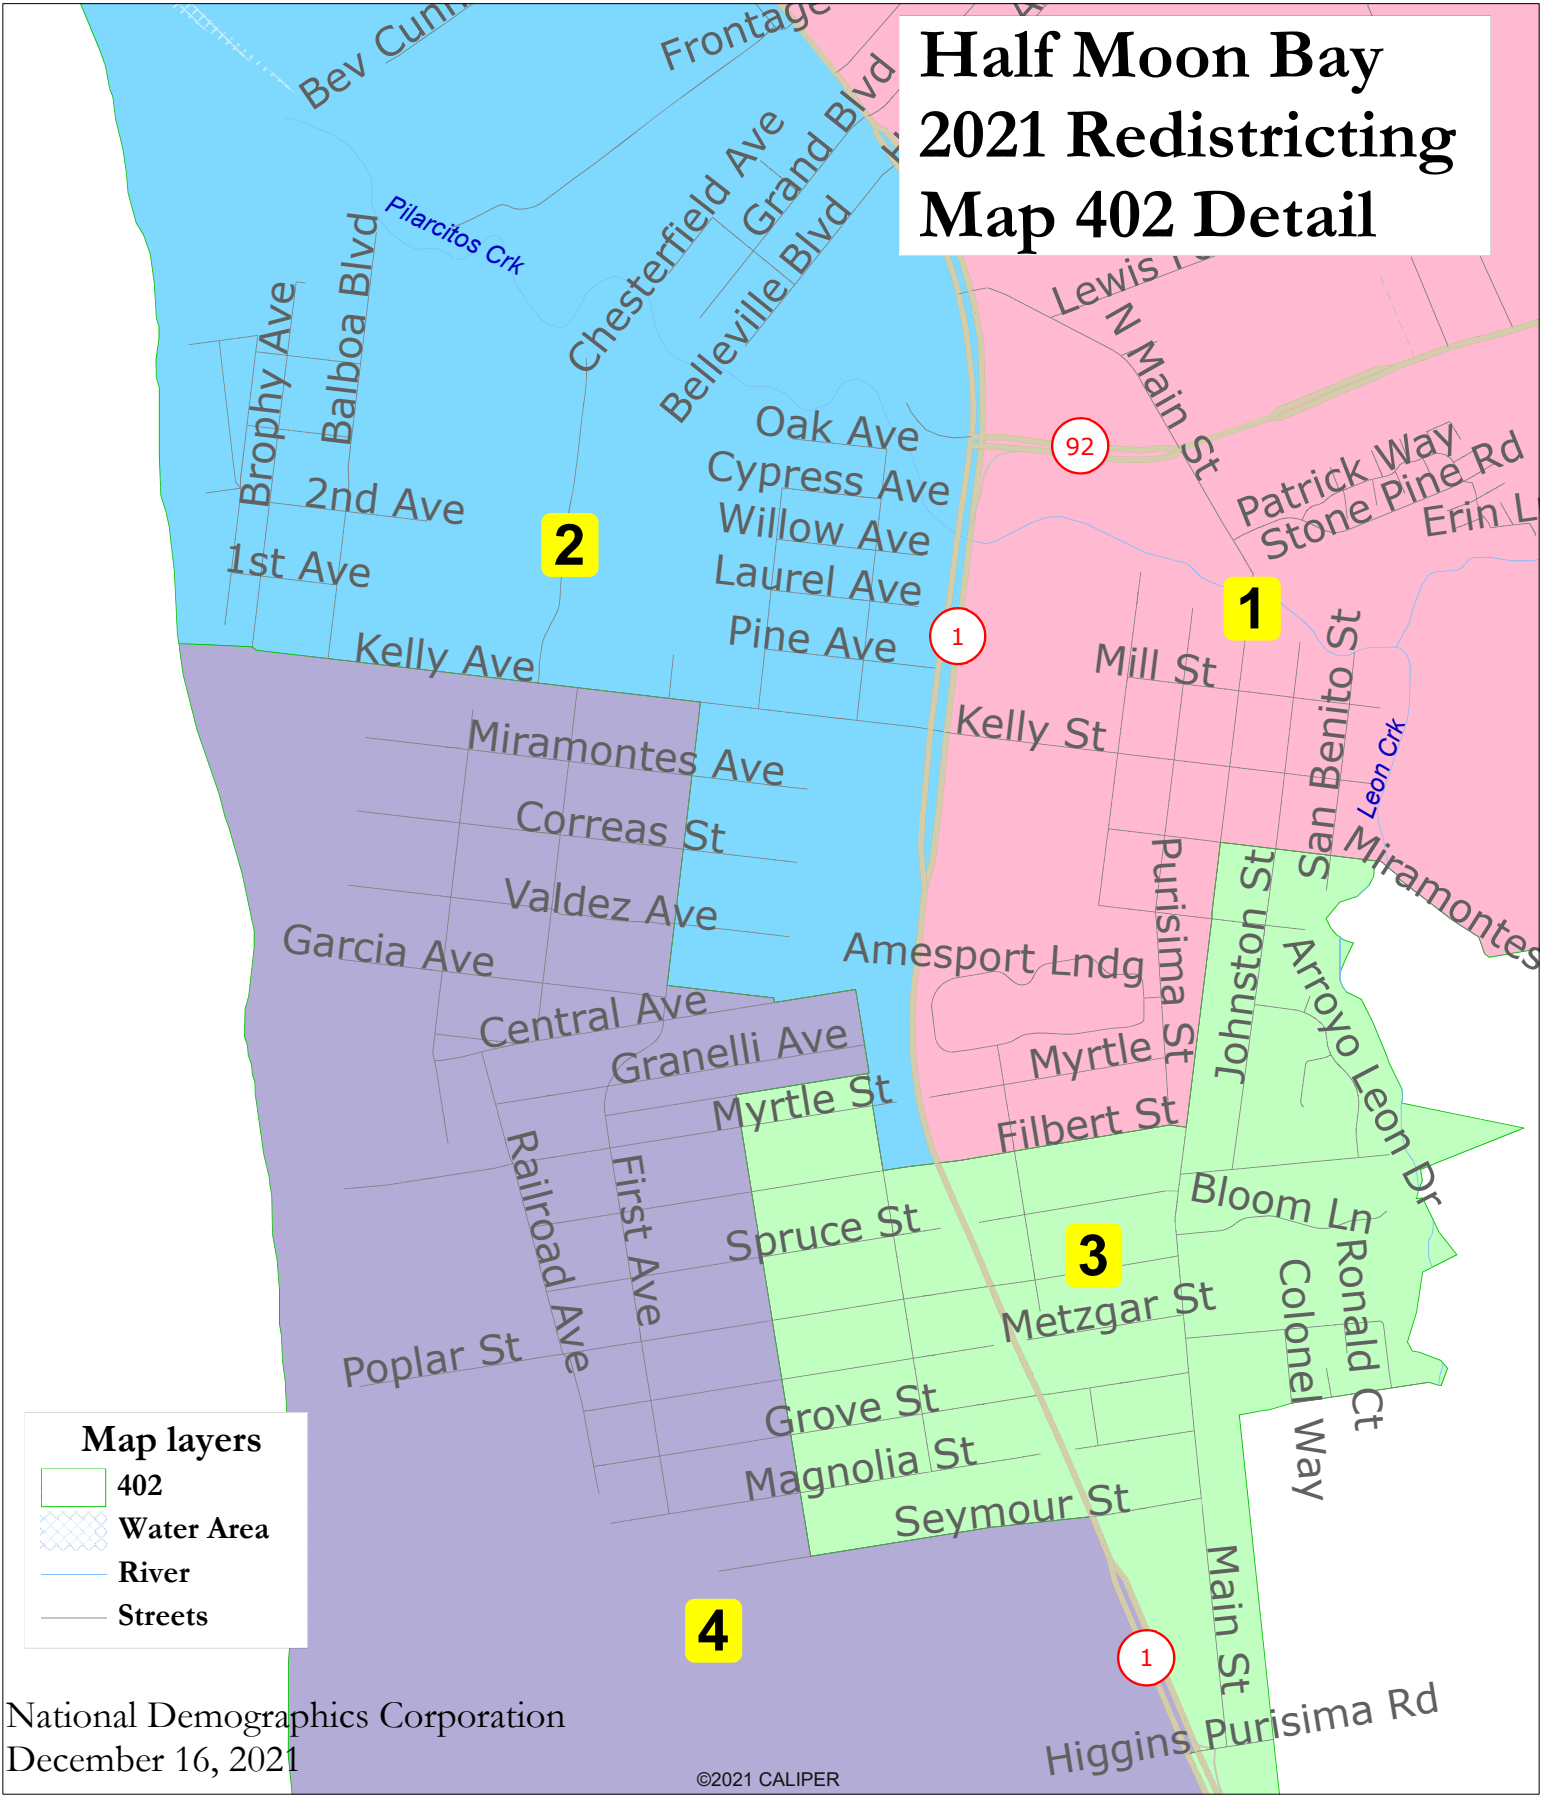

Half Moon Bay 2021 Redistricting Map 402 Detail

Map layers

- 402
- Water Area
- River
- Streets

National Demographics Corporation
December 16, 2021