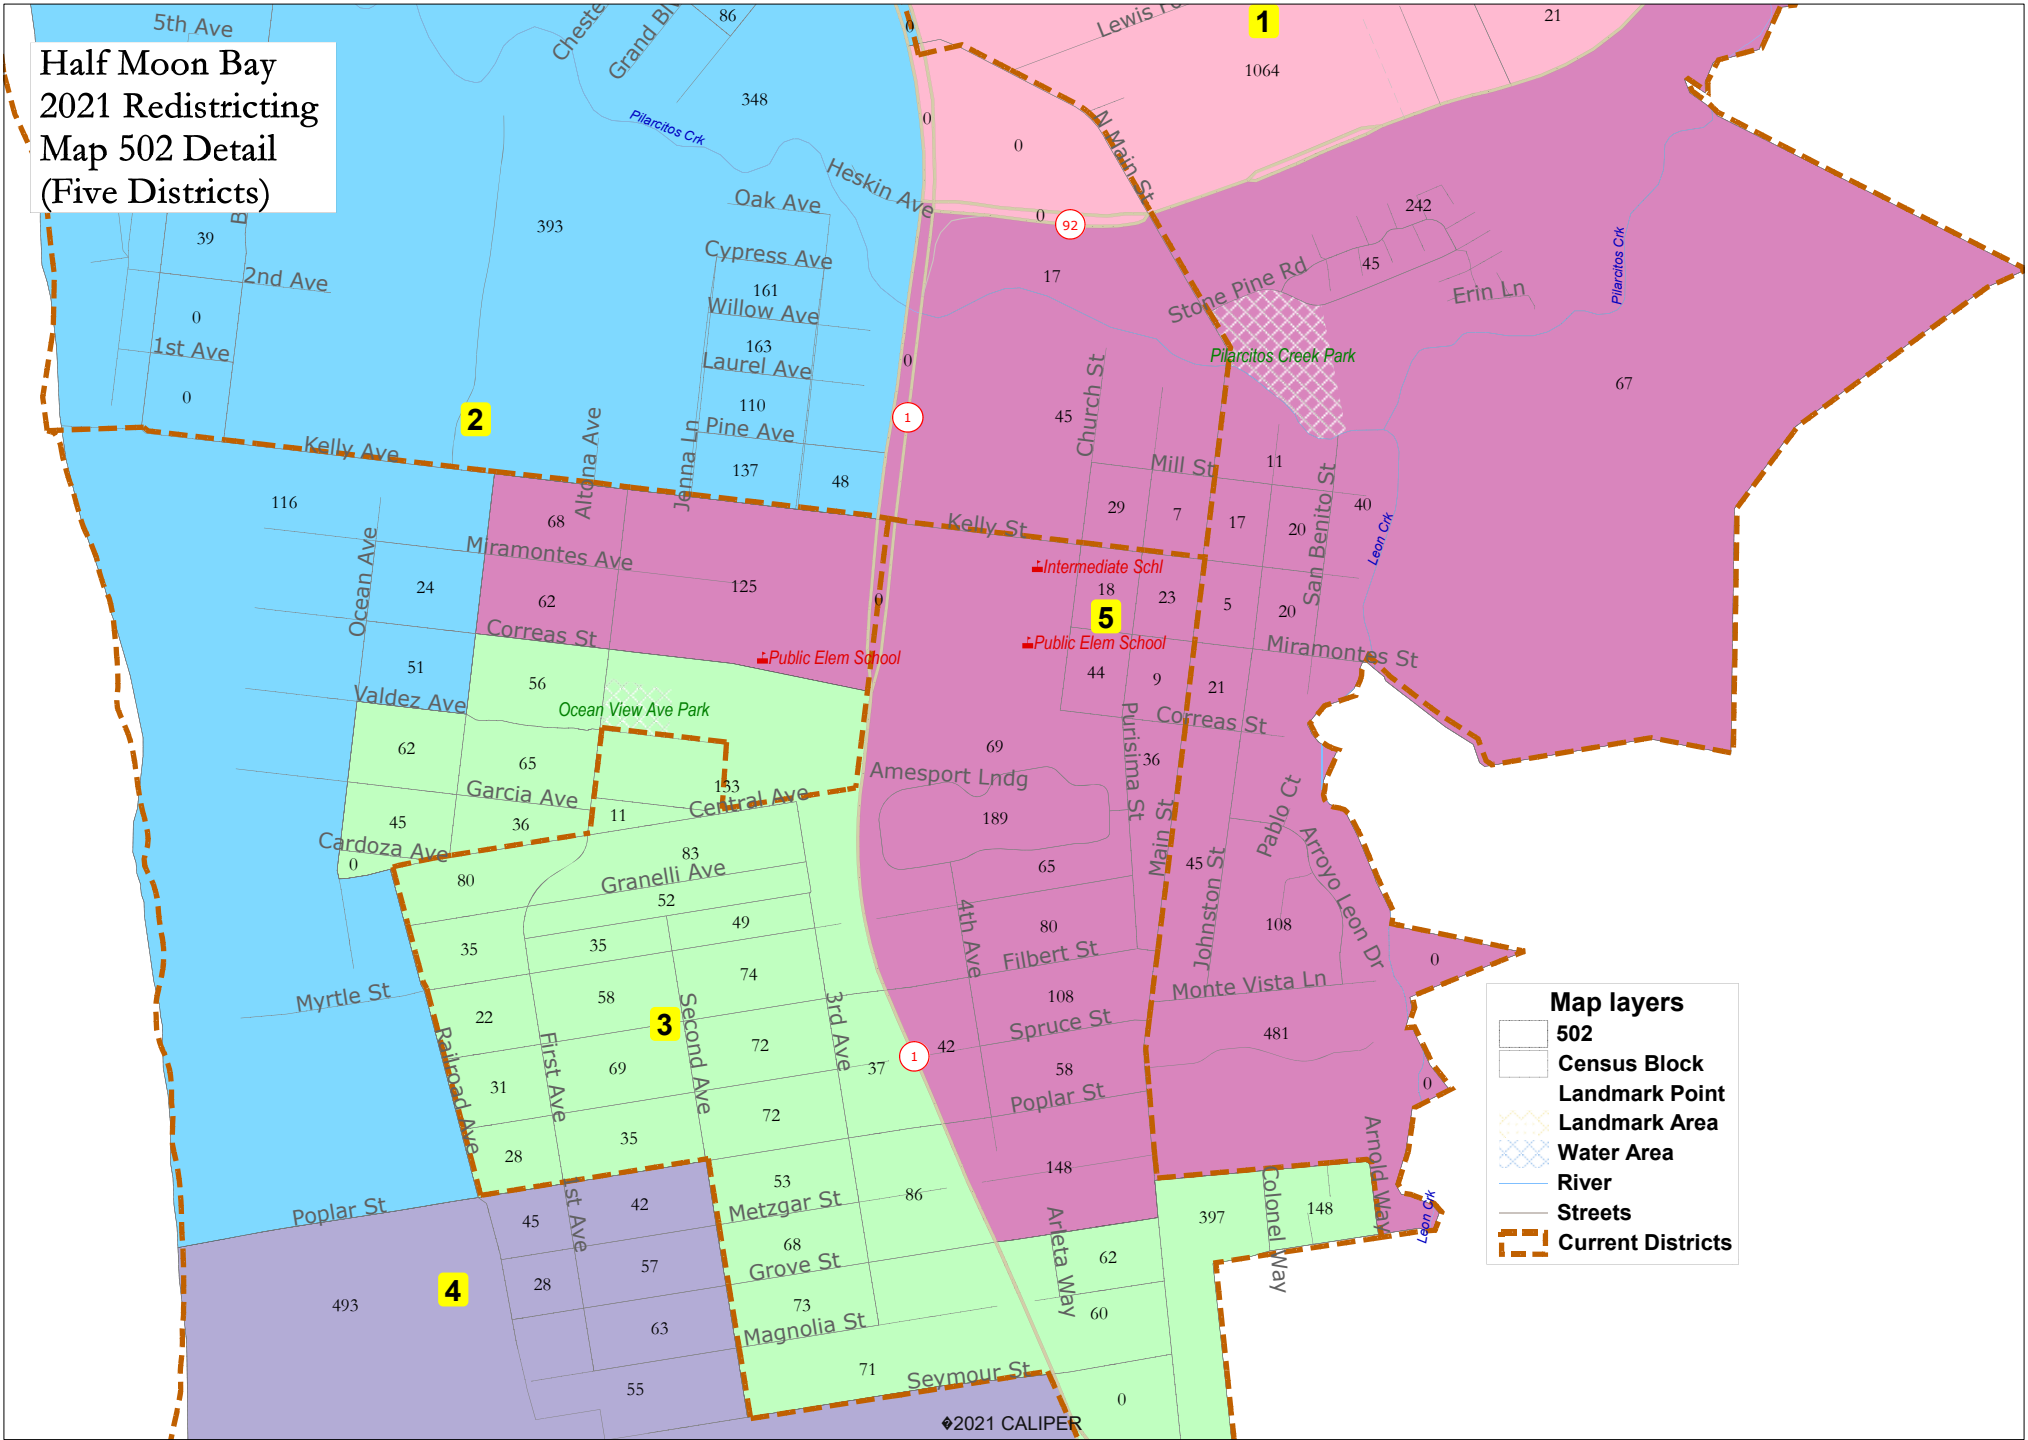

**Half Moon Bay
2021 Redistricting
Map 502 Detail
(Five Districts)**

Map layers

- 502
- Census Block
- Landmark Point
- Landmark Area
- Water Area
- River
- Streets
- Current Districts